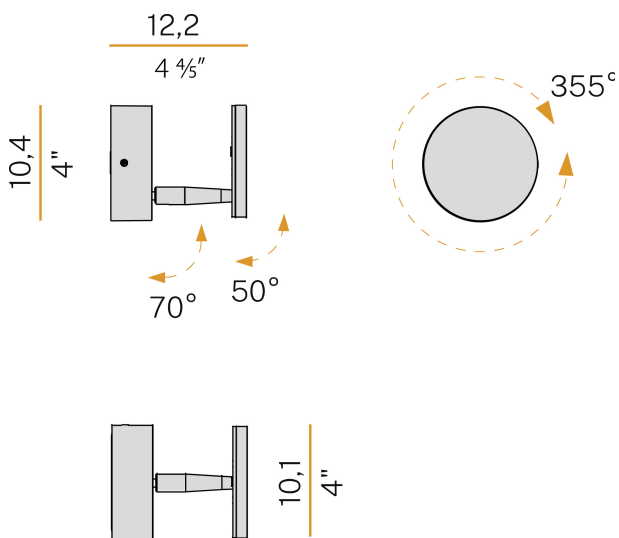

Technical drawing