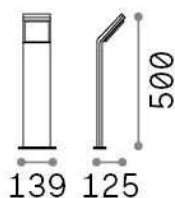

General info

Outdoor - Floor lamps

Ean	8021696318691
Item	STYLE PT H050 BIANCO 3000K
Installation	Floor lamps
Guarantee	5 years
Gross weight	1.02 kg
Volume	0.012167 m ³

Technical info

Net weight	1.02 kg
Insulation class	I
Protection index	IP54
Compliance	CE
Operating temperature	-15° ~ +45 °C
Dimmer	NO, On-Off
Power output	100-240 V AC 50/60 Hz
Power supply	In-built, included Replaceable (by qualified operators only), electronic

Source info

Integrated source	Integrated LED module
Replaceable source	No
Power	9 W
Emission	Direct
Max consumption	max 9,00 W
Features LED	LED SMD
CCT LED	3000 K
Duration LED (t. 25°C)	30000 h
CRI	> 80
Light beam	120°
Light beam flux	1050 lm
Useful light flux	920 lm