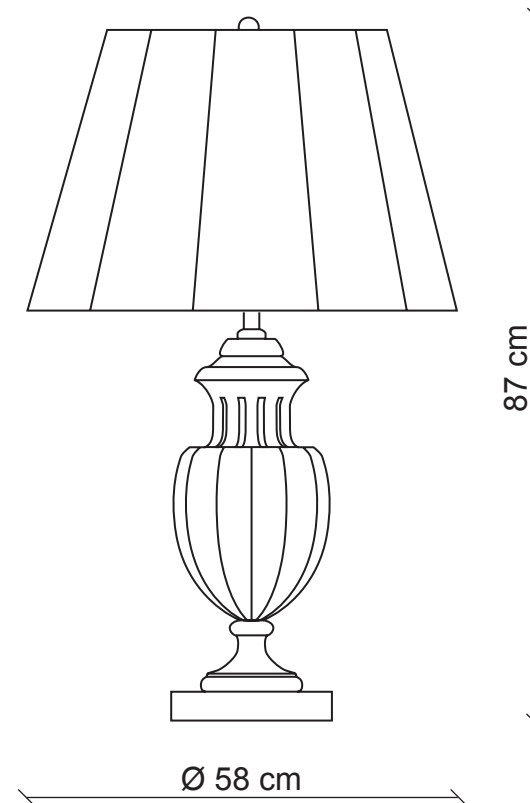

# PATRIZIAGARGANTI

Firenze

**BAGA** XXI Century  
LOVELY LIGHT

**art. CM521**

2 lights Ceramic table lamp

**Finish:** Leaden with gold details

**Lampshades:** Green and ivory taffeta

Ø 58x37  
H. 38

2x  
100W E27  
not supplied

m<sup>3</sup> 0,43  
Kg 5