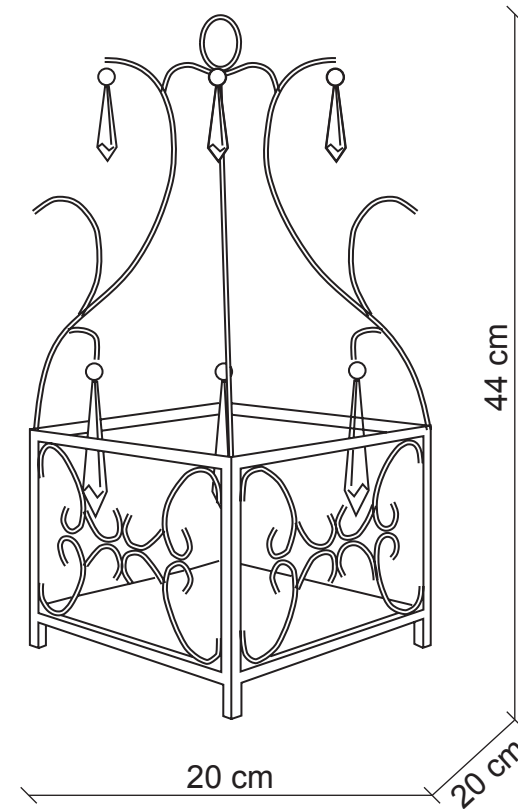

PATRIZIAGARGANTI

Firenze

BAGA Progress
LOVELY LIGHT

art. 3331

Candlestick

Finish: Silver leaf

Accessories: Black and clear crystals

m³ 0,08
Kg 1,9