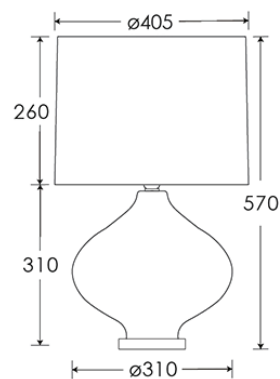

HEATHFIELD & CO

PRODUCT SPECIFICATION SHEET

Table Lamp | FIAMETTA ROSE

LAMP BASE

Material: Glass
Finish shown: Rose
Metalwork: Polished Nickel
Code: TL-FIAM-PLNL-ROSE

LAMPSHADE AS SHOWN

16" Roman Drum Praline Satin
Shade code: SH-16-RMDR
Shade lining: Prosecco PVC

FLEX

1.5 metres of Mink twisted flex. Alternative colours can be specified from our collection.

SWITCHING & PLUG

Black 13 AMP UK plug & inline switch.
Alternative plug types available.

BASE WEIGHT

4.8 kg approx.

LAMPING

1 x E27 Lampholder - 60W max. LED bulb recommended.

WARRANTY

12 Months

FINISHING NOTE

All our glasswork is hand blown and will vary from piece to piece - variations in form and proportion. Colour formation, pattern and finishing details are unique to each lamp and it is part of the charm that no two products are exactly the same.

CLEANING INSTRUCTIONS

The finishes on this luminaire only require regular cleaning with a soft dry duster. Abrasive or chemical cleaners may harm the finish and should not be used. Shade to be dusted with a clean dry cloth.

Dimensions in mm and approximate

H&CO

Decorative lighting
for beautiful spaces

www.heathfield.co.uk | + 44 (0) 1732 350450 | sales@heathfield.co.uk

Unit 1, Priory Road, Tonbridge, Kent, TN9 2AF, United Kingdom