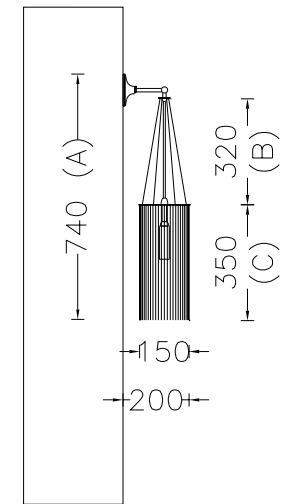

PRODUCT SIZE

SHADE SIZE: 150X200W X 350MM / TOTAL HEIGHT: 740MM

PACKAGING DIMENSIONS

310MM(W) X 310MM(L) X 310MM(H)

LAMP TYPE & NO

1 X G9-HALOGEN 18-40 WATT LAMPS (40W) OR 1X G9-2.5W LEDS. OR 1 X E12/14 OR E26/27 LED

CLASS II
IP RATING 20
QC RATING 21

VOLTAGE RANGE
110-240V

PRODUCT MARKS & RATINGS

WEIGHT 1.3KG
PACKED 4KG WEIGHT

TECHNICAL DRAWING

INTERACT

SELECT COLOUR

- SILVER *
- BRASS *
- COPPER *
- SMOKE *
- MIXED METALIC *
- RUST *
- WHITE
- RED
- BLACK

* METALLIC

CUSTOMISE DIMENSIONS

A

B

C

LAMP TYPE

QUANTITY

ADDITIONAL COMMENTS