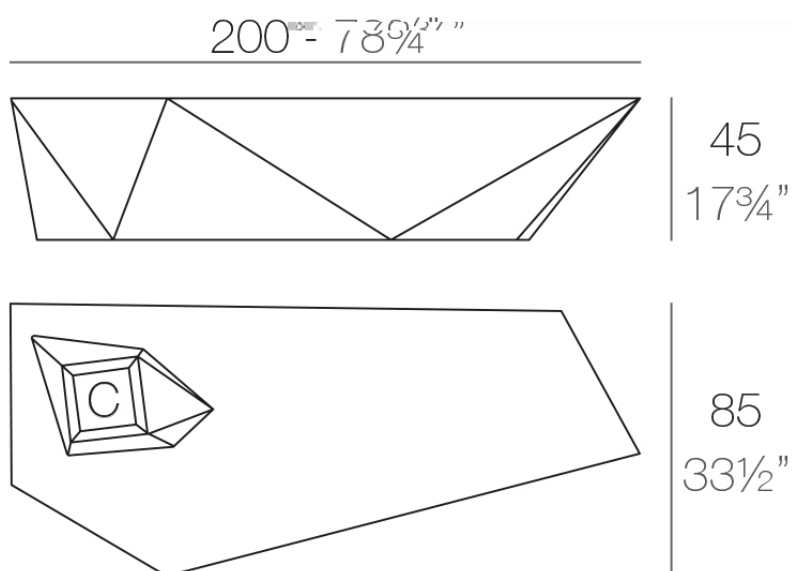

# Faz bench

by Ramón Esteve

Faz is a modular collection of outdoor furniture and planters designed by Ramón Esteve for Vondom. He is the architect of harmony, serenity, timelessness and universality, and he has created mineral and emphatic shapes that make Faz a design that contextualizes with homes and installations. An ambience, encircling as a result of the blissful combination of the material and lighting, so that the sole sensation would be its fusion.

## Description

Made of polyethylene resin by rotational moulding. 100% Recyclable. Item suitable for indoor and outdoor use. Available in different finishes.

Weight: 18.86 Kg

FAZ Banco      C = 28 x 28 x 33 cm  
 FAZ Bench     C = 11" x 11" x 13"