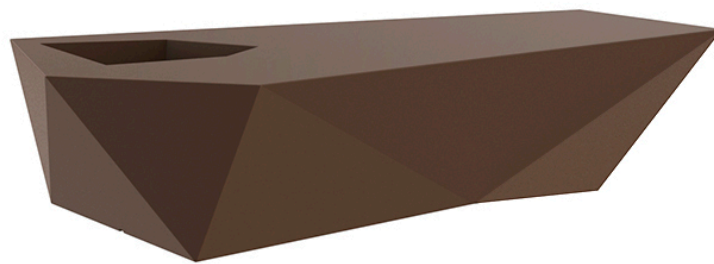

# Faz bench

by Ramón Esteve

Faz is a modular collection of outdoor furniture and planters designed by Ramón Esteve for Vondom. He is the architect of harmony, serenity, timelessness and universality, and he has created mineral and emphatic shapes that make Faz a design that contextualizes with homes and installations. An ambience, encircling as a result of the blissful combination of the material and lighting, so that the sole sensation would be its fusion.

## Description

Made of polyethylene resin by rotational moulding. 100% Recyclable. Item suitable for indoor and outdoor use. Available in different finishes.

Weight: 18.86 Kg

FAZ Banco      C = 28 x 28 x 33 cm  
 FAZ Bench     C = 11" x 11" x 13"