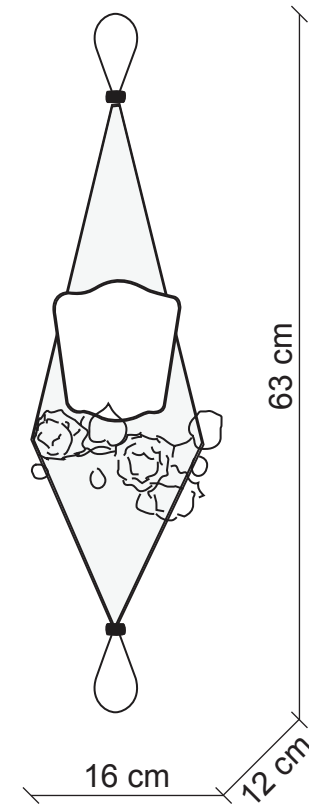

PATRIZIAGARGANTI

Firenze

BAGA XXI Century
LOVELY LIGHT

art. 1008

1 light Wall lamp

Finish: Nickel

Lampshades: Orange raffia

Accessories: Clear crystals

m³ 0,08
Kg 1