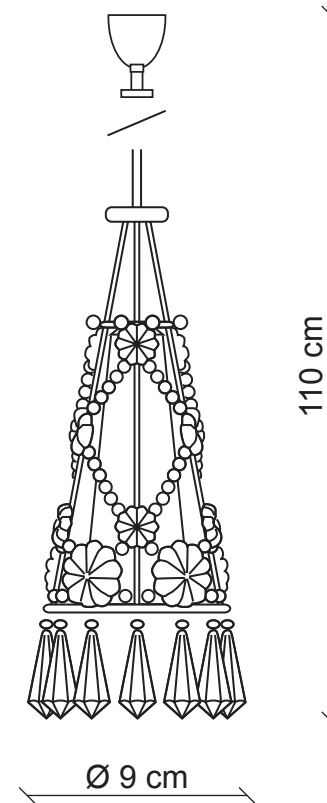

PATRIZIAGARGANTI

Firenze

BAGA Contemporary
LOVELY LIGHT

art. CR12

1 light Chandelier

Finish: Nickel

Accessories: Clear crystals

1x
40W G9
supplied

m³ 0,08
Kg 1