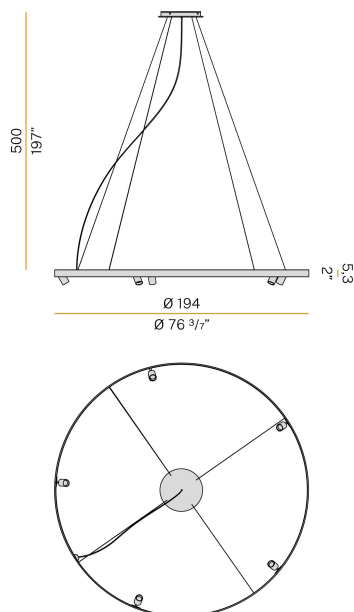

PANZERI

Arena

220-240V AC dimmable (DALI/Push DIM) and ON-OFF
L07430.200.0518

titanium

Data sheet

CODE	L07430.200.0518
SYSTEM POWER CONSUMPTION	154W
EFFICACY	81.94lm/W
LIGHT SOURCE	LED
LIGHT SOURCE LIFETIME	L70 (B50) 60.000h
COLOUR TEMPERATURE	2700K Ra>90
LIGHT DISTRIBUTION	diffused + adjustable
BEAM ANGLE	30°
POWER SUPPLY	220-240V AC
FREQUENCY	50/60Hz
ELECTRICAL CONFIGURATION	dimmable (DALI/Push DIM) and ON-OFF
DRIVER	integrated included
NOMINAL LUMINOUS FLUX	18290lm
LUMEN OUTPUT	12618lm
EFFICIENCY	69%
WEIGHT	8,80 Kg
PROTECTION DEGREE	IP20
COLOUR TOLLERANCES	SDCM 3
PACKING DIMENSIONS	200,0 x 200,0 x 11,0 cm

Textured glass screens.

Anti-glare snoots in black thermoplastic material.

5m (196,9") long steel suspension cables.

5m (196,9") long power cable in transparent PVC.

Power canopy with pickled sheet metal ceiling bracket and covering in white, black, bronze, mat brass or titanium polyacrylic paint.

Technical drawing

Polar diagram