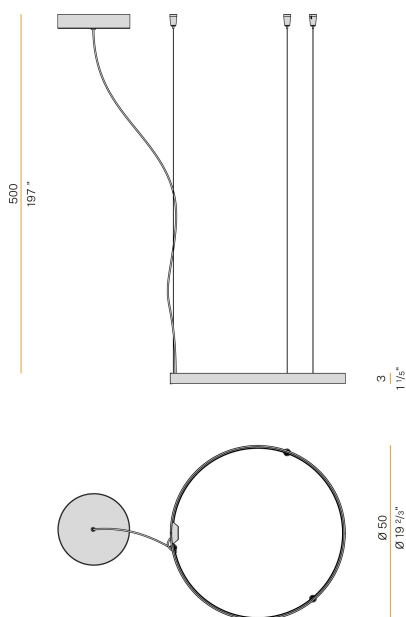

### Data sheet

CODE	L03301.050.0523
SYSTEM POWER CONSUMPTION	25W
EFFICACY	81.56lm/W
LIGHT SOURCE	LED
LIGHT SOURCE LIFETIME	L70 (B50) 60.000h
COLOUR TEMPERATURE	2700K Ra>90
LIGHT DISTRIBUTION	diffused
POWER SUPPLY	220-240V AC
FREQUENCY	50/60Hz
ELECTRICAL CONFIGURATION	dimmable (ZigBee)
DRIVER	integrated included
NOMINAL LUMINOUS FLUX	2835lm
LUMEN OUTPUT	2039lm
EFFICIENCY	71.9%
WEIGHT	0,00 Kg
PROTECTION DEGREE	IP20
COLOUR TOLLERANCES	SDCM 3
PACKING DIMENSIONS	0,0 x 0,0 x 0,0 cm

Suspension lighting fixture for interiors, with direct and indirect light emission. Bended extruded aluminium structure in white, black, bronze, mat brass or titanium polyacrylic paint. Extruded polycarbonate diffuser with opaline finish. Suspension kit with griplocks and 5m (196,9") long steel cables. 5m (196,9") long power cable in transparent PVC. Power canopy with pickled sheet metal ceiling bracket and covering in white, black, bronze, mat brass or titanium polyacrylic paint.

### Technical drawing