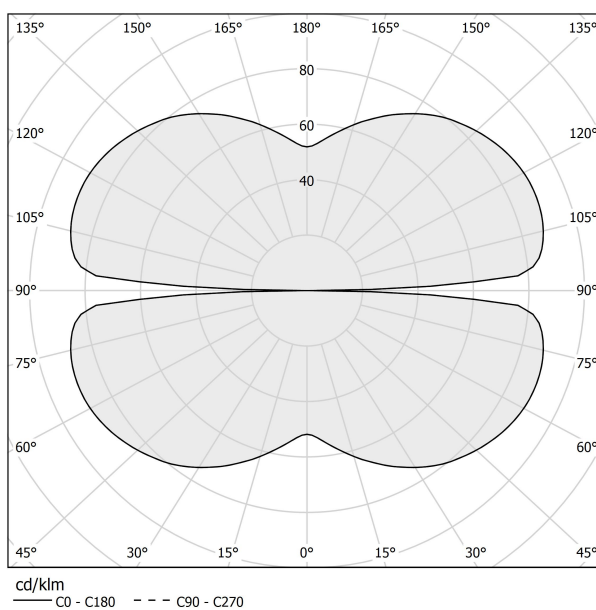

### Data sheet

CODE	L03301.050.0523
SYSTEM POWER CONSUMPTION	25W
EFFICACY	81.56lm/W
LIGHT SOURCE	LED
LIGHT SOURCE LIFETIME	L70 (B50) 60.000h
COLOUR TEMPERATURE	2700K Ra>90
LIGHT DISTRIBUTION	diffused
POWER SUPPLY	220-240V AC
FREQUENCY	50/60Hz
ELECTRICAL CONFIGURATION	dimmable (ZigBee)
DRIVER	integrated included
NOMINAL LUMINOUS FLUX	2835lm
LUMEN OUTPUT	2039lm
EFFICIENCY	71.9%
WEIGHT	0,00 Kg
PROTECTION DEGREE	IP20
COLOUR TOLLERANCES	SDCM 3
PACKING DIMENSIONS	0,0 x 0,0 x 0,0 cm

### Technical drawing

### Polar diagram