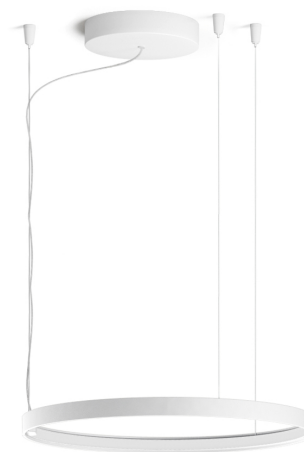

## Zero Round Smart

220-240V AC dimmable (ZigBee)

L03301.050.0523

● white

### Data sheet

CODE	L03301.050.0523
SYSTEM POWER CONSUMPTION	25W
EFFICACY	81.56lm/W
LIGHT SOURCE	LED
LIGHT SOURCE LIFETIME	L70 (B50) 60.000h
COLOUR TEMPERATURE	2700K Ra>90
LIGHT DISTRIBUTION	diffused
POWER SUPPLY	220-240V AC
FREQUENCY	50/60Hz
ELECTRICAL CONFIGURATION	dimmable (ZigBee)
DRIVER	integrated included
NOMINAL LUMINOUS FLUX	2835lm
LUMEN OUTPUT	2039lm
EFFICIENCY	71.9%
WEIGHT	0,00 Kg
PROTECTION DEGREE	IP20
COLOUR TOLLERANCES	SDCM 3
PACKING DIMENSIONS	0,0 x 0,0 x 0,0 cm

Suspension lighting fixture for interiors, with direct and indirect light emission. Bended extruded aluminium structure in white, black, bronze, mat brass or titanium polyacrylic paint. Extruded polycarbonate diffuser with opaline finish. Suspension kit with griplocks and 5m (196,9") long steel cables. 5m (196,9") long power cable in transparent PVC. Power canopy with pickled sheet metal ceiling bracket and covering in white, black, bronze, mat brass or titanium polyacrylic paint.