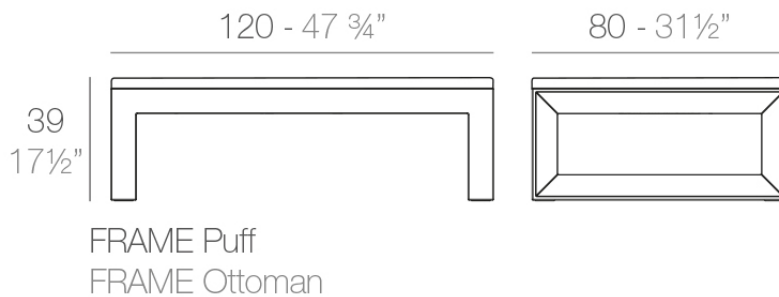

Info

Description

Made of polyethylene resin by rotational moulding. 100% Recyclable. Item suitable for indoor and outdoor use. Available in different finishes.

Weight: 18.9 Kg

Finishes

finishes

BASIC

Ref. 54102