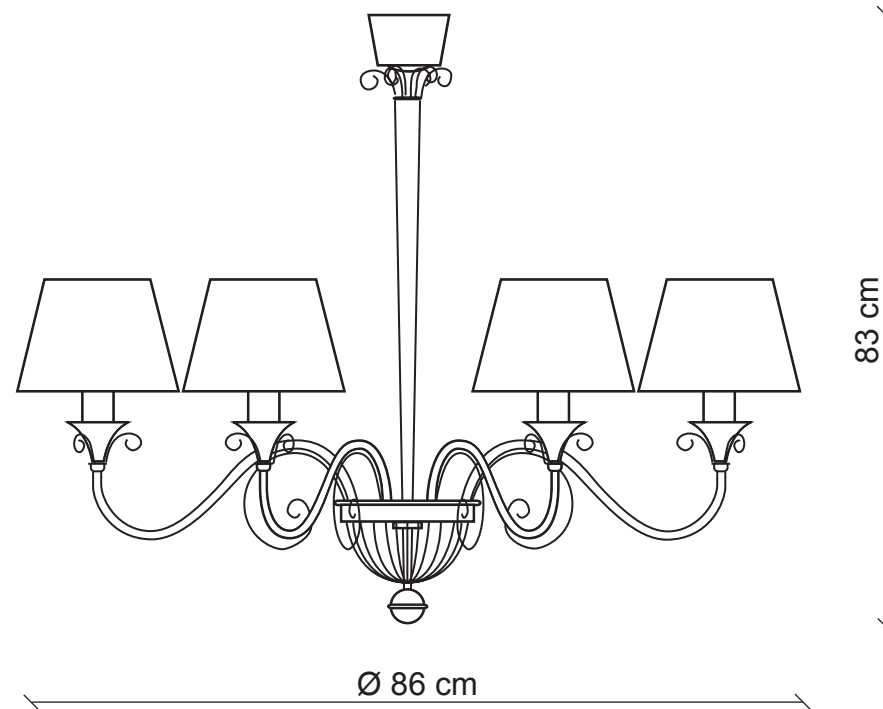

PATRIZIAGARGANTI

Firenze

BAGA 25th Anniversary
LOVELY LIGHT

art. 624/BI

6 lights Chandelier

Finish: Antiqued brass, iron details

Lampshades: White embossed silk

m^3 0,43
Kg 4,5