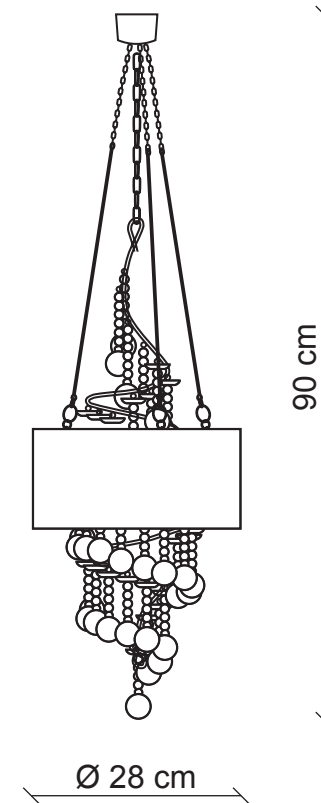

PATRIZIAGARGANTI

Firenze

BAGA Progress
LOVELY LIGHT

art. 3384

1 light Chandelier

Finish: Leaden with silver leaf details

Lampshades: Silver PVC

Accessories: Clear crystals

m³ 0,54
Kg 5,2