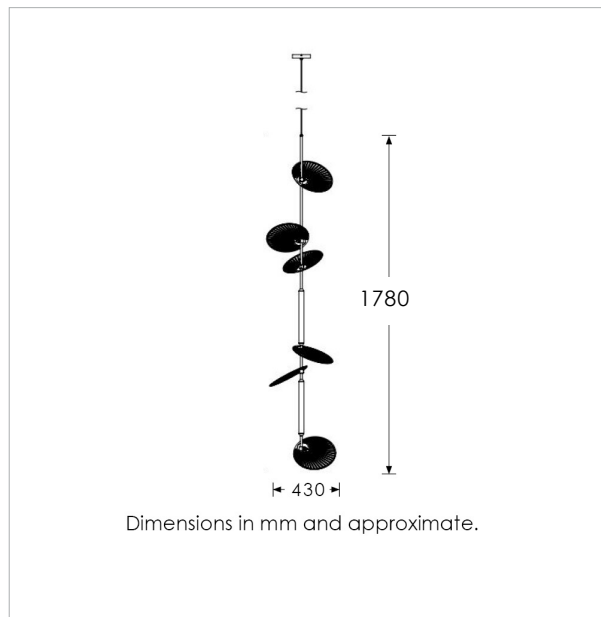

TECHNICAL INFORMATION

Weight: 1.5kg / 3.3lbs

Switching & Plug: Hardwired

Lamping: 2 x Integrated LED

30 Watts Total

2700k | CRI 90+

50k Hours lifespan

Dimmable

TOTAL HEIGHT: 1780 mm / 70"

TOTAL WIDTH: 430 mm / 17"

UKCA / CE / UL COMPLIANT

WARRANTY

10 years*

FINISHING NOTE

All metalwork is handcrafted and may vary from piece to piece with slight variation in finish and detailing.

*Please refer to our Terms & Conditions for further information.

Dimensions in mm and approximate.

H&
CO

LIGHT BEYOND DESIGN