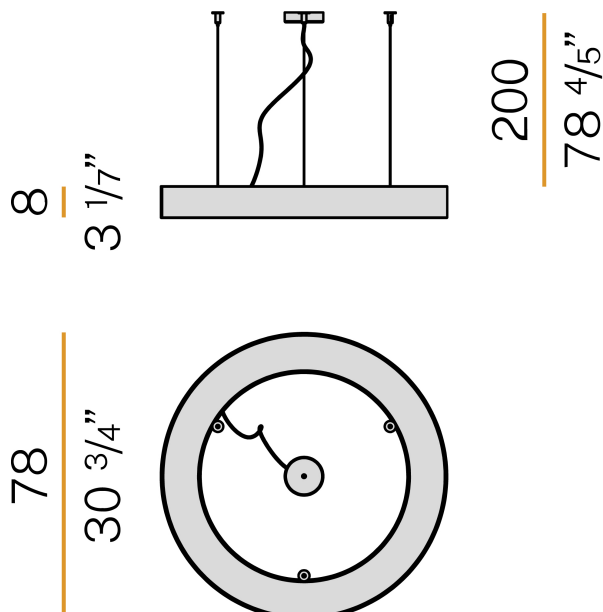

PANZERI

Silver Ring

220-240V AC dimmable (DALI/Push DIM)

L08201.080.0402

● white

Data sheet

CODE	L08201.080.0402
SYSTEM POWER CONSUMPTION	45W
EFFICACY	67.84lm/W
LIGHT SOURCE	LED
LIGHT SOURCE LIFETIME	L80 (B20) 80.000h
COLOUR TEMPERATURE	3000K Ra>90
LIGHT DISTRIBUTION	diffused
POWER SUPPLY	220-240V AC
FREQUENCY	50/60Hz
ELECTRICAL CONFIGURATION	dimmable (DALI/Push DIM)
DRIVER	integrated included
NOMINAL LUMINOUS FLUX	6111lm
LUMEN OUTPUT	3053lm
EFFICIENCY	50%
WEIGHT	8,74 Kg
PROTECTION DEGREE	IP40
COLOUR TOLLERANCES	SDCM 3
GLOW WIRE TEST PERFORMANCE	850°
PACKING DIMENSIONS	90,0 x 18,0 x 90,0 cm

Suspension lighting fixture for interiors, with direct light emission. Pickled sheet metal structure in polyacrylic paint. Aluminium dissipation plates. Pickled sheet metal covers in white, black or bronze polyacrylic paint, or with gold leaf coating. Diffuser in modelled polycarbonate with opaline finish. Suspension kit with griplocks and 2m (78,7") long steel cables. 2,5m (98,4") long power cable in transparent PVC. Power canopy with galvanized sheet metal ceiling bracket and pickled sheet metal covering in white, black or bronze polyacrylic paint, or with gold leaf coating.

Technical drawing

Polar diagram