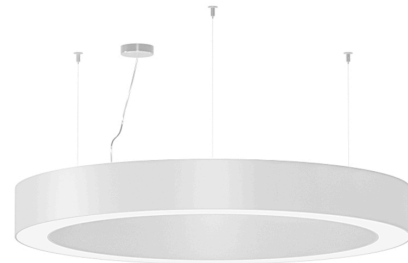

PANZERI

Golden Ring

220-240V AC dimmable (DALI/Push DIM)

L08101.120.0402

● white

Data sheet

CODE	L08101.120.0402
SYSTEM POWER CONSUMPTION	150W
EFFICACY	69.77lm/W
LIGHT SOURCE	LED
LIGHT SOURCE LIFETIME	L80 (B20) 80.000h
COLOUR TEMPERATURE	3000K Ra>90
LIGHT DISTRIBUTION	diffused
POWER SUPPLY	220-240V AC
FREQUENCY	50/60Hz
ELECTRICAL CONFIGURATION	dimmable (DALI/Push DIM)
DRIVER	integrated included
NOMINAL LUMINOUS FLUX	20955lm
LUMEN OUTPUT	10466lm
EFFICIENCY	49.9%
WEIGHT	15.59 Kg
PROTECTION DEGREE	IP40
COLOUR TOLLERANCES	SDCM 3
GLOW WIRE TEST PERFORMANCE	850°
PACKING DIMENSIONS	135,0 x 25,0 x 135,0 cm

Suspension lighting fixture for interiors, with direct and indirect light emission. Pickled sheet metal structure in polyacrylic paint. Aluminium dissipation plates. Aluminium and pickled sheet metal covers in white or black polyacrylic paint, or with gold leaf coating. Diffusers in modelled polycarbonate with opaline finish. Suspension kit with griplocks and 5m (196,9") long steel cables. 5m (196,9") long power cable in transparent PVC. Power canopy with galvanized sheet metal ceiling bracket and pickled sheet metal covering in white or black polyacrylic paint, or with gold leaf coating.

Technical drawing

Polar diagram

PANZERI

Golden Ring

Accessories / power supply and fixing

M8101-3

Canopy for power supply and to join 3 steel cables.