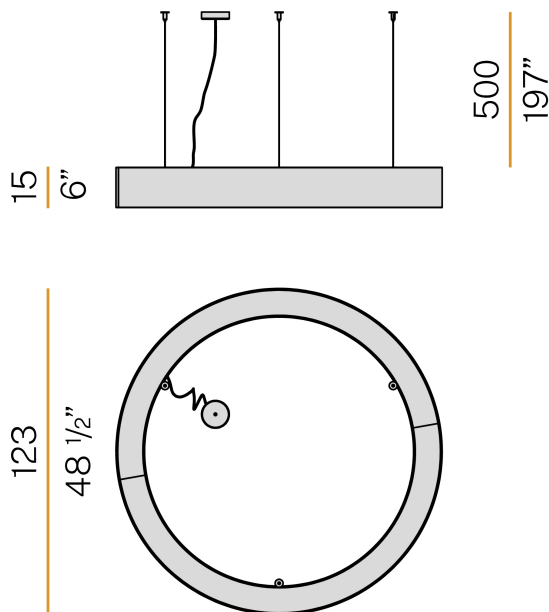

PANZERI

Golden Ring

220-240V AC dimmable (DALI/Push DIM)

L08101.120.0402

● white

Data sheet

CODE	L08101.120.0402
SYSTEM POWER CONSUMPTION	150W
EFFICACY	69.77lm/W
LIGHT SOURCE	LED
LIGHT SOURCE LIFETIME	L80 (B20) 80.000h
COLOUR TEMPERATURE	3000K Ra>90
LIGHT DISTRIBUTION	diffused
POWER SUPPLY	220-240V AC
FREQUENCY	50/60Hz
ELECTRICAL CONFIGURATION	dimmable (DALI/Push DIM)
DRIVER	integrated included
NOMINAL LUMINOUS FLUX	20955lm
LUMEN OUTPUT	10466lm
EFFICIENCY	49.9%
WEIGHT	15.59 Kg
PROTECTION DEGREE	IP40
COLOUR TOLLERANCES	SDCM 3
GLOW WIRE TEST PERFORMANCE	850°
PACKING DIMENSIONS	135,0 x 25,0 x 135,0 cm

Suspension lighting fixture for interiors, with direct and indirect light emission. Pickled sheet metal structure in polyacrylic paint. Aluminium dissipation plates. Aluminium and pickled sheet metal covers in white or black polyacrylic paint, or with gold leaf coating. Diffusers in modelled polycarbonate with opaline finish. Suspension kit with griplocks and 5m (196,9") long steel cables. 5m (196,9") long power cable in transparent PVC. Power canopy with galvanized sheet metal ceiling bracket and pickled sheet metal covering in white or black polyacrylic paint, or with gold leaf coating.

Technical drawing

Polar diagram

PANZERI

Golden Ring

Accessories / power supply and fixing

M8101-3

Canopy for power supply and to join 3 steel cables.