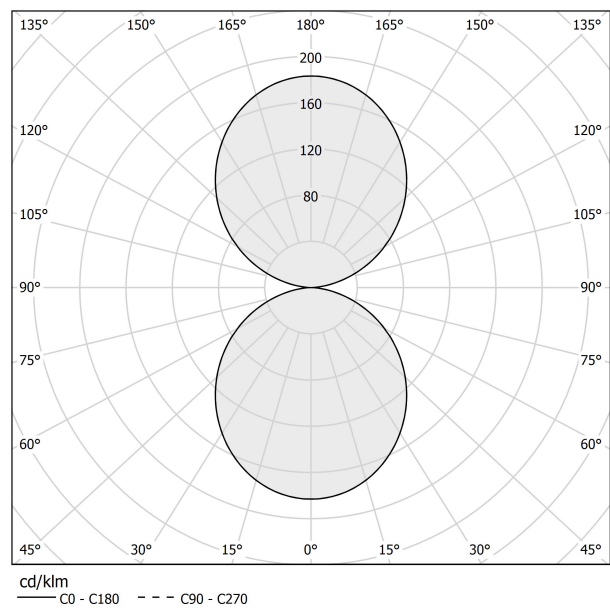

Polar diagram