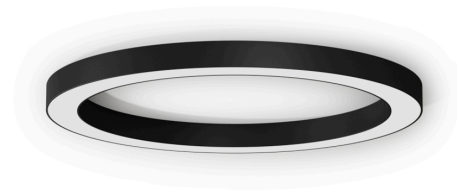

PANZERI

Silver Ring

220-240V AC dimmable (DALI/Push DIM)

P08202.120.0402

Data sheet

CODE	P08202.120.0402
SYSTEM POWER CONSUMPTION	75W
EFFICACY	69.77lm/W
LIGHT SOURCE	LED
COLOUR TEMPERATURE	3000K Ra>90
LIGHT DISTRIBUTION	diffused
POWER SUPPLY	220-240V AC
FREQUENCY	50/60Hz
ELECTRICAL CONFIGURATION	dimmable (DALI/Push DIM)
DRIVER	integrated included
NOMINAL LUMINOUS FLUX	10477lm
LUMEN OUTPUT	5233lm
EFFICIENCY	49.9%
WEIGHT	11,63 Kg
PROTECTION DEGREE	IP40
COLOUR TOLLERANCES	SDCM 3
GLOW WIRE TEST PERFORMANCE	850°
PACKING DIMENSIONS	135,0 x 18,0 x 135,0 cm

Ceiling or wall lighting fixture for interiors, with direct light emission.
Pickled sheet metal ceiling/wall bracket in polyacrylic paint.
Pickled sheet metal structure in polyacrylic paint.
Aluminium dissipation plates.
Pickled sheet metal covers in white, black or bronze polyacrylic paint, or with gold leaf coating.
Modelled polycarbonate diffuser with opaline finish.