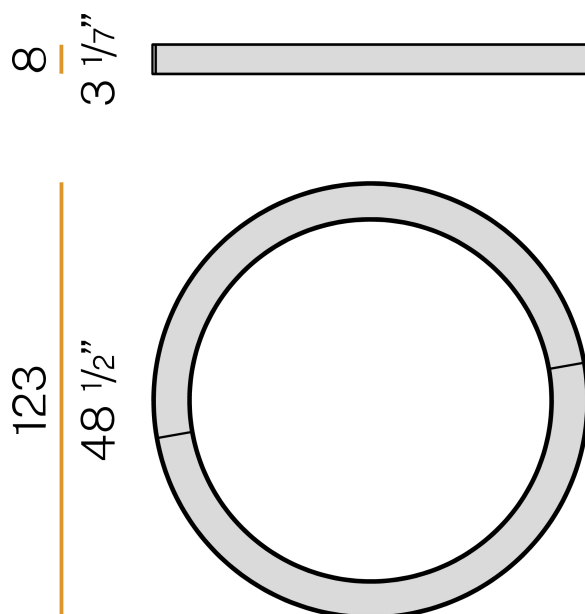

PANZERI

Silver Ring

220-240V AC dimmable (DALI/Push DIM)

P08202.120.0402

Data sheet

CODE	P08202.120.0402
SYSTEM POWER CONSUMPTION	75W
EFFICACY	69.77lm/W
LIGHT SOURCE	LED
COLOUR TEMPERATURE	3000K Ra>90
LIGHT DISTRIBUTION	diffused
POWER SUPPLY	220-240V AC
FREQUENCY	50/60Hz
ELECTRICAL CONFIGURATION	dimmable (DALI/Push DIM)
DRIVER	integrated included
NOMINAL LUMINOUS FLUX	10477lm
LUMEN OUTPUT	5233lm
EFFICIENCY	49.9%
WEIGHT	11,63 Kg
PROTECTION DEGREE	IP40
COLOUR TOLLERANCES	SDCM 3
GLOW WIRE TEST PERFORMANCE	850°
PACKING DIMENSIONS	135,0 x 18,0 x 135,0 cm

Ceiling or wall lighting fixture for interiors, with direct light emission.
Pickled sheet metal ceiling/wall bracket in polyacrylic paint.
Pickled sheet metal structure in polyacrylic paint.
Aluminium dissipation plates.
Pickled sheet metal covers in white, black or bronze polyacrylic paint, or with gold leaf coating.
Modelled polycarbonate diffuser with opaline finish.

Technical drawing

Application

Polar diagram