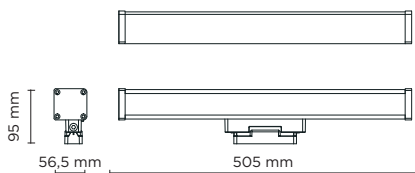

403007

LINE-B SLIGHT 17 BASE

Linear luminaire for outdoor installation on a façade/wall, length 505mm, Phosphochromatised and polyester powder coated extruded copper-free aluminium body, tempered safety glass, moulded silicone gaskets. Fixing system through central base allowing product orientation. Special optics with "invisa-light" technology. Built-in LED driver 220-240V 50-60Hz, with 17 CREE XP-G2 LED. IP67 rating.

light source	light beam options	lumen output (lm)	lumin. efficacy (lm/w)
3000°K warm-white			
high-power led	15°	1.896	90.3
high-power led	35°	1.802	85.82
high-power led	55°	1.712	81.52
4000°K neutral-white			
high-power led	15°	1.976	94.11
high-power led	35°	1.877	89.39
high-power led	55°	1.783	84.90

Finish color options:

- Textured Grey RAL 9006
- Anthracite Grey RAL 7016
- Matt Black (on request)

Technical features

Technical data

Wattage	21 WATT
IP Rating	IP67
IK Rating	IK09
Material	High corrosion resistance extruded copper-free aluminium body and fixing base
Coating	Polyester powder coating with phosphochromating pre-finish
Light source	NR. 17 x 1 W CREE "XP-G2" LED
Screws	Stainless steel
Static weight resistance	Max 5000 Kg
Transformer	Electronic power supply 220/240V 50/60Hz built-in
Gasket	Silicone rubber
Glass	Tempered
Optics	Special optics with "invisa-light" technology
Cable gland	Double PG9
Power cable	1 mt. neoprene power cable included
Gross weight	2,50 Kg