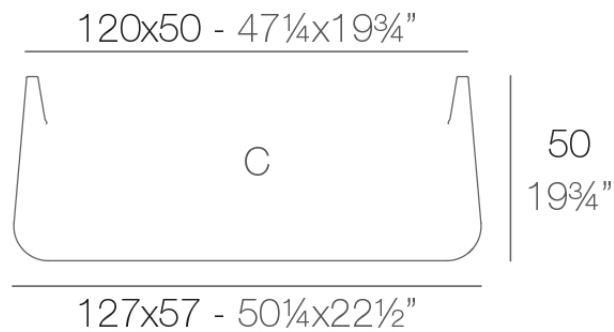

Info

Description

Pot made of polyethylene resin by rotational moulding. 100% Recyclable. Item suitable for indoor and outdoor use. Available in different finishes.

Weight: 15.2 Kg

ULM Jardinera 57x127 cm
ULM Jardiniere 22 1/2 x 50 1/4"