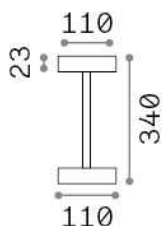

## Outdoor - Table lamps

<b>Ean</b>	8021696328614
<b>Item</b>	TOFFEE TL NERO
<b>Installation</b>	Table lamps
<b>Guarantee</b>	5 years
<b>Gross weight</b>	0.59 kg
<b>Volume</b>	0.00504 m <sup>3</sup>

## Source info

<b>Integrated source</b>	Integrated LED module
<b>Replaceable source</b>	Replaceable (by qualified operators only)
<b>Power</b>	LED 2 W
<b>Emission</b>	Direct
<b>Max consumption</b>	max 2,00 W
<b>Features LED</b>	LED SMD
<b>CCT LED</b>	3000 K
<b>Duration LED (t. 25°C)</b>	20000 h
<b>CRI</b>	> 80
<b>Light beam flux</b>	230 lm
<b>Useful light flux</b>	170 lm
<b>Photobiological risk</b>	EXEMPT
<b>Bulb included</b>	1 - E14 OLIVA 4W 3000K CRI80 SATIN