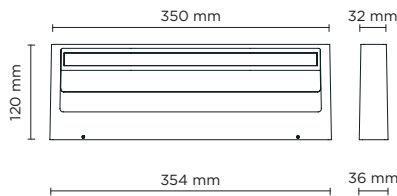

# HORIZON MEDIUM 01

Designed by  
PAOLO VILLA

Applique of rectangular shape for outdoor installation on a façade/wall, with single (1 side) light emission. Phospho-chromatised and polyester powder coated die-cast copper-free aluminium body, tempered frosted safety glass, moulded silicone gasket and stainless steel screws. Built-in LED driver 220-240V 50-60Hz, with 21 mid-power CREE XH-G LED. IP65 rating.

light source*	light beam options	lumen output (lm)	lumin. efficacy (lm/w)
---------------	--------------------	-------------------	------------------------

**3000°K warm-white**

mid-power led	 mono directional diffused	574	47,83
---------------	--	-----	-------

## Technical data

Wattage	12 WATT
IP Rating	IP65
IK Rating	IK08
Material	High corrosion resistance die-cast copper-free aluminum body and fixing arms
Coating	Polyester powder coating with phosphocromating pre-finish
Light source	NR. 21 x CREE "XH-G" LED
Screws	Stainless steel
Transformer	Electronic power supply 220/240V 50/60Hz built-in
Gasket	Silicone rubber
Gross weight	1,50 Kg