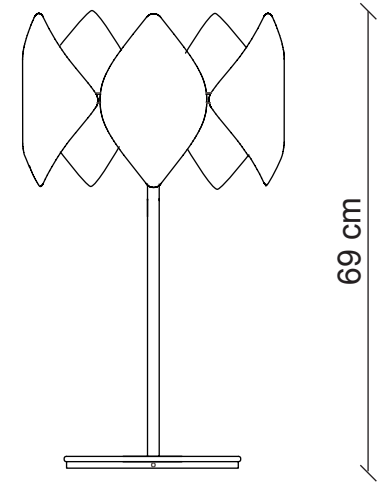

PATRIZIAGARGANTI

Firenze

**BESPOKE
LIGHTING
DESIGN**

Bespoke Lighting Design 02

design Roberto Lazzeroni

Holly collection

5 lights 1 unit Table lamp

Finish
table lamp
structure

H21C5

H21C6

H21C7

chrome

Weight with pearls weave half-shade **Kg 7,4**

Weight with silk half-shade **Kg 6,3**

L. 18x8 cm
H. 25 cm

5x
40W E14
not supplied