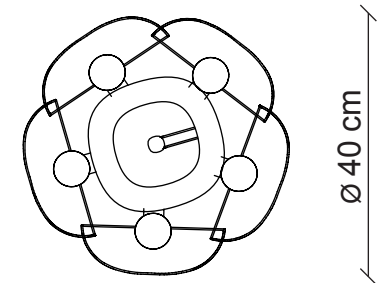

PATRIZIAGARGANTI

Firenze

**BESPOKE
LIGHTING
DESIGN**

Bespoke Lighting Design 02

design Roberto Lazzeroni

Holly collection

5 lights 1 unit Table lamp

Finish
table lamp
structure

H21C5

H21C6

H21C7

chrome

Weight with pearls weave half-shade **Kg 7,4**

Weight with silk half-shade **Kg 6,3**

L. 18x8 cm
H. 25 cm

5x
40W E14
not supplied