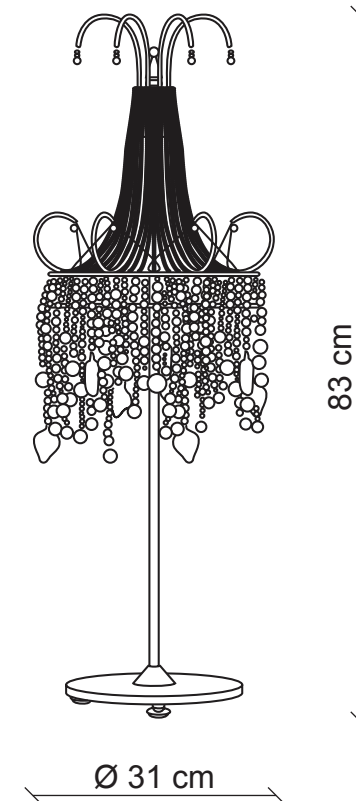

PATRIZIAGARGANTI

Firenze

BAGA Contemporary
LOVELY LIGHT

art. 2112

2 lights Table lamp

Finish: Red

Accessories: Red and clear crystals

2x
40W E14
not supplied

m³ 0,19
Kg 6,5