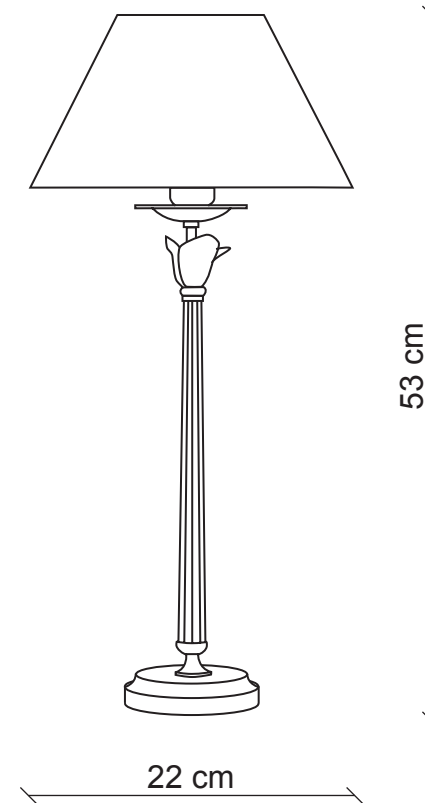

PATRIZIAGARGANTI

Firenze

BAGA XXI Century
LOVELY LIGHT

art. 1033

1 light Table lamp

Finish: Nickel with silver leaf details

Lampshades: Orange raffia

Ø 22x10
H. 13

1x
60W E14
not supplied

m³ 0,17
Kg 1,8