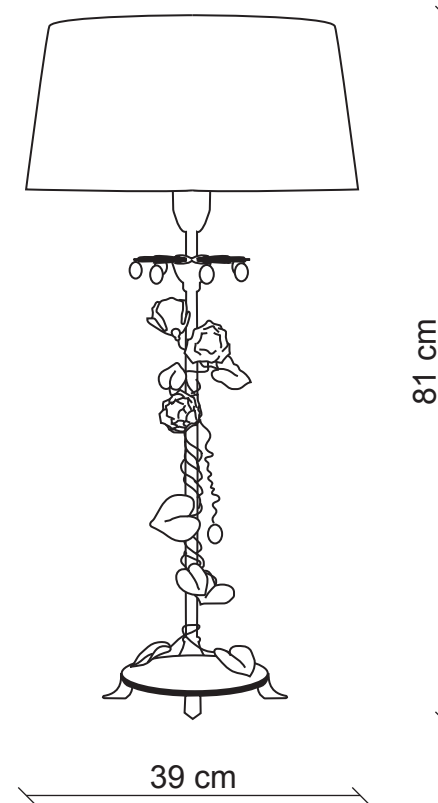

PATRIZIAGARGANTI

Firenze

BAGA XXI Century
LOVELY LIGHT

art. 1015

1 light Table lamp

Finish: Silver leaf with protected nickel details

Lampshades: Orange raffia

Accessories: Clear crystals

Ø 39x34
H. 20

1x
100W E27
not supplied

m³ 0,22
Kg 3,1