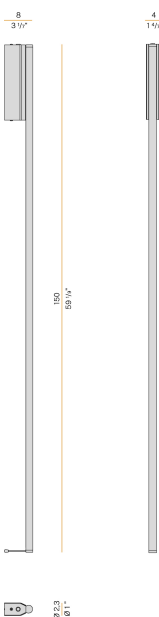

PANZERI

Hilow Line

220-240V AC dimmable (DALI/Push DIM)

A11006.150.0502

● mat black

Data sheet

CODE	A11006.150.0502
SYSTEM POWER CONSUMPTION	27W
EFFICACY	62.8lm/W
LIGHT SOURCE	LED
LIGHT SOURCE LIFETIME	L70 (B10) 60.000h
COLOUR TEMPERATURE	2700K Ra>90
LIGHT DISTRIBUTION	diffused
POWER SUPPLY	220-240V AC
FREQUENCY	50/60Hz
ELECTRICAL CONFIGURATION	dimmable (DALI/Push DIM)
DRIVER	integrated included
NOMINAL LUMINOUS FLUX	2520lm
LUMEN OUTPUT	1696lm
EFFICIENCY	67.3%
WEIGHT	1,35 Kg
PROTECTION DEGREE	IP20
COLOUR TOLLERANCES	SDCM 3
PACKING DIMENSIONS	12,0 x 160,0 x 7,0 cm

Technical drawing

Wall lighting fixture for interiors, with indirect light emission.
Pickled sheet metal wall bracket in polyacrylic paint.
Pickled sheet metal wall plate in polyacrylic paint.
Extruded aluminium structure in white, mat black, bronze, mat brass or titanium polyacrylic paint.
Die-cast aluminium end caps in polyacrylic paint.
Extruded polycarbonate diffuser with opaline finish.

PANZERI

Hilow Line

Accessories / power supply

YCI11002.400

4m (157,5") long power cable with foot switch and plug.