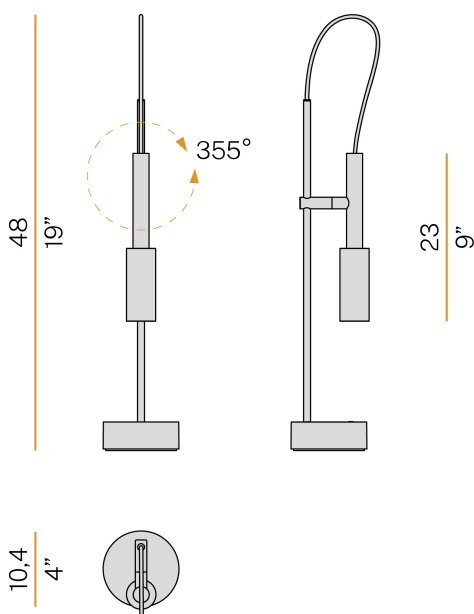

PANZERI

Tubino Plus

220-240V AC dimmable (Step DIM)

C07305.001.0509

 champagne

DIRECT
LIGHT

Data sheet

CODE	C07305.001.0509
SYSTEM POWER CONSUMPTION	6,5W
EFFICACY	56.5lm/W
LIGHT SOURCE	LED
LIGHT SOURCE LIFETIME	L70 (B50) 80.000h
COLOUR TEMPERATURE	2700K Ra>90
LIGHT DISTRIBUTION	adjustable
POWER SUPPLY	220-240V AC
FREQUENCY	50/60Hz
ELECTRICAL CONFIGURATION	dimmable (Step DIM)
DRIVER	integrated included
NOMINAL LUMINOUS FLUX	475lm
LUMEN OUTPUT	339lm
EFFICIENCY	71.4%
WEIGHT	1,42 Kg
PROTECTION DEGREE	IP20
COLOUR TOLLERANCES	SDCM 3
PACKING DIMENSIONS	10,5 x 60,0 x 15,0 cm

Table lighting fixture for interiors, with swivelling light beam.
Die-cast aluminium bearing base in polyacrylic paint.
Body in steel tube in champagne, bronze or titanium polyacrylic paint.
Turned brass joint in polyacrylic paint.
Turned aluminium structure in polyacrylic paint.
Turned aluminium swivelling head in polyacrylic paint.
Modelled polycarbonate diffuser with opaline finish.
Turned brass end cap in polyacrylic paint.
Push-button to adjust luminosity according to 5 levels of visual comfort.
Equipped with connection cable between the head and the body with fabric covering in champagne (champagne version), bordeaux (bronze version) or green colour (titanium version).
Equipped with a 1,4m (55,1") long power cable with jack connector and adapter plug.

Technical drawing

Polar diagram