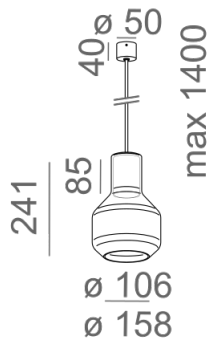

Last update on 2018-03-11 20:45. More details available at <https://www.aqform.com/en/MG1025>

Tolerance for dimensions  $\pm 1$ mm

Warranty period 2 years

**AVAILABLE FINISHES:**

STRUCTURE ADDITIONAL

**MODERN GLASS Barrel E27 suspended**

**MODERN GLASS Barrel E27 zwieszany**

Category: suspended

Power 50W (LED )

Light source: Standard

Light source not included

The Quick Shipment offer includes selected product variants marked with the "QS" symbol next to the catalogue number.

TP - transparent, plain. SP - smoked plain. WP - plain white lampshade. Available lamp canopy: fi50 and fi70.

**AVAILABLE FINISHES:**

**STRUCTURE**

|                 |     |                 |     |
|-----------------|-----|-----------------|-----|
| black structure | -12 | white structure | -13 |
| gold structure  | -19 |                 |     |