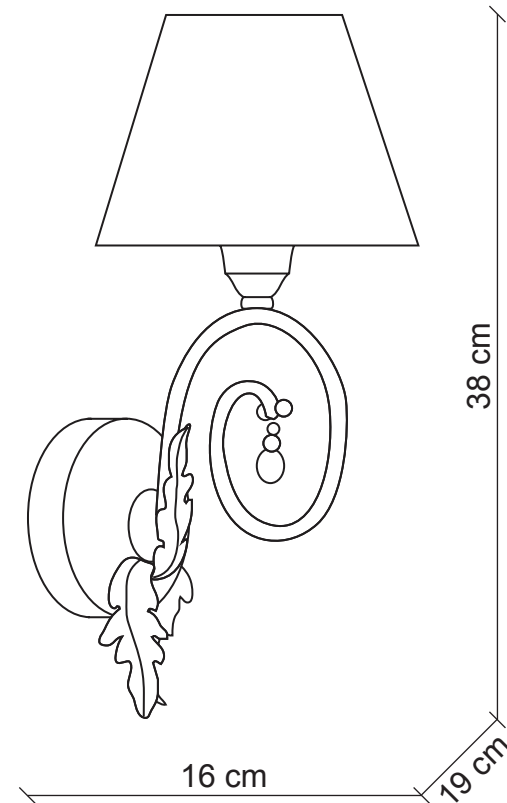

PATRIZIAGARGANTI

Firenze

BAGA XXI Century
LOVELY LIGHT

art. 1111

1 light Wall lamp

Finish: Gold leaf

Lampshades: Natural paper

Accessories: Clear and amethyst crystals

m³ 0,08
Kg 1