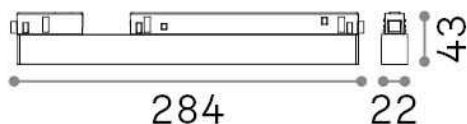

General info

Technical - Systems

Ean	8021696317960
Item	EGO WIDE 07W 4000K ON-OFF BK
Installation	Systems
Guarantee	5 years
Gross weight	0.29 kg
Volume	0.001042 m ³

Technical info

Net weight	0.2 kg
Insulation class	III
Protection index	IP20
Compliance	CE
Operating temperature	0° ~ +40 °C
Dimmer	NO, On-Off
Power output	48 V DC
Power supply	Required, remoted, not included NO
Accessories not included	Ego profile

Source info

Integrated source	Integrated LED module
Replaceable source	Replaceable (by qualified operators only)
Power	7 W
Emission	Direct
Max consumption	max 7,00 W
Features LED	LED SMD SAMSUNG
CCT LED	4000 K
Duration LED (t. 25°C)	50000 h
CRI	> 90
SDCM	3
Light beam	110°
Light beam flux	880 lm
Useful light flux	660 lm
Photobiological risk	1