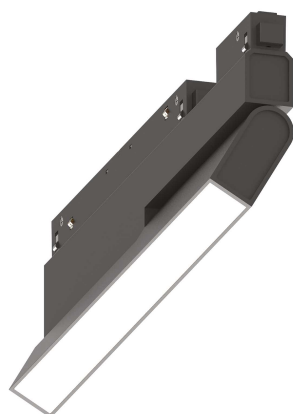

General info

Technical - Systems

Ean	8021696317960
Item	EGO WIDE 07W 4000K ON-OFF BK
Installation	Systems
Guarantee	5 years
Gross weight	0.29 kg
Volume	0.001042 m ³

Technical info

Net weight	0.2 kg
Insulation class	III
Protection index	IP20
Compliance	CE
Operating temperature	0° ~ +40 °C
Dimmer	NO, On-Off
Power output	48 V DC
Power supply	Required, remoted, not included NO
Accessories not included	Ego profile

Source info

Integrated source	Integrated LED module
Replaceable source	Replaceable (by qualified operators only)
Power	7 W
Emission	Direct
Max consumption	max 7,00 W
Features LED	LED SMD SAMSUNG
CCT LED	4000 K
Duration LED (t. 25°C)	50000 h
CRI	> 90
SDCM	3
Light beam	110°
Light beam flux	880 lm
Useful light flux	660 lm
Photobiological risk	1