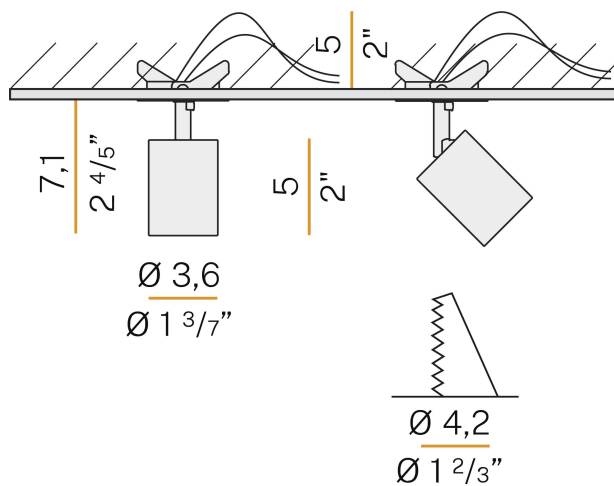

PANZERI

Carl

700mA DC ON-OFF
X12317.007.2501

 bronze

DIRECT
LIGHT

Data sheet

CODE	X12317.007.2501
SYSTEM POWER CONSUMPTION	6,5W
EFFICACY	70.83lm/W
LIGHT SOURCE	LED
LIGHT SOURCE LIFETIME	L80 (B10) 50.000h
COLOUR TEMPERATURE	3000K Ra>90
LIGHT DISTRIBUTION	adjustable
BEAM ANGLE	34°
POWER SUPPLY	700mA DC
ELECTRICAL CONFIGURATION	ON-OFF
DRIVER	remote included
NOMINAL LUMINOUS FLUX	650lm
LUMEN OUTPUT	425lm
EFFICIENCY	65.4%
GLARE RATING	UGR < 12
WEIGHT	0,11 Kg
PROTECTION DEGREE	IP20
GLOW WIRE TEST PERFORMANCE	850°
PACKING DIMENSIONS	8,0 x 12,5 x 8,0 cm

Lighting fixture for ceiling semi-built-in installation for interiors, with swivelling light beam.
Built-in ceiling plate for permanent false ceilings, in die-cast aluminium with polyacrylic paint.
Die-cast aluminium joint with polyacrylic paint.
Die-cast aluminium structure rotating on two axes in white, black, bronze, mat brass or titanium polyacrylic paint.
Reflector in thermoplastic material with chrome plated finish.
Textured glass screen.
Anti-glare snoot in black thermoplastic material.
Stainless steel spring clips for false ceiling fixing.
Equipped with 0,4m (15,7") long power cable.
Built-in hole dimension: Ø 42mm (Ø 1,7")

Technical drawing

Polar diagram