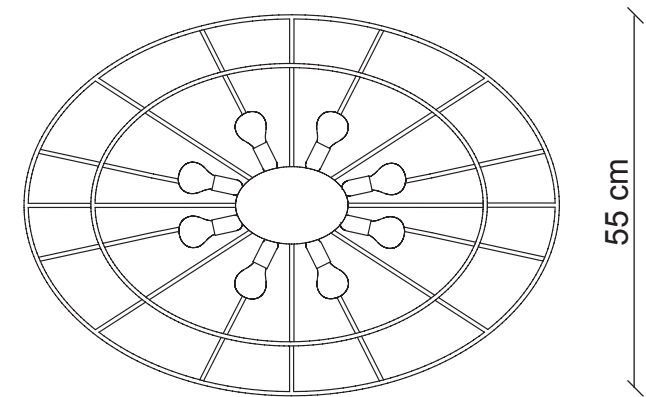

PATRIZIAGARGANTI

Firenze

The soul light

Burlesque Collection

8 lights oval ceiling lamp

Metals / crystals matching

Finish structure	polished white	polished black	champagne	champagne	champagne	champagne
Versions lampshades crystals	white & clear	black & clear	amethyst & clear	smoke & clear	green & clear	red & clear
Item	PG166	PG167	PG168	PG169	PG170	PG171

8x
40W E14
not supplied

Kg 14
m³ 0,96