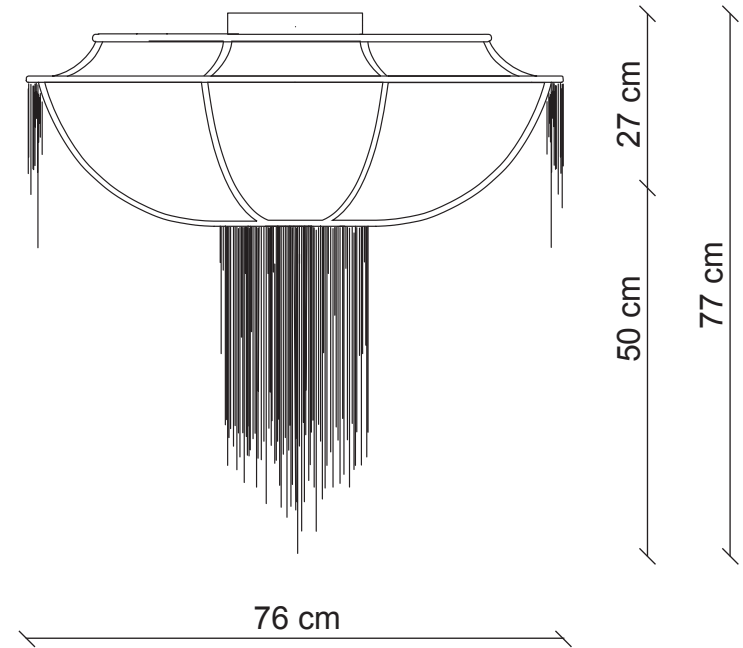

PATRIZIAGARGANTI

Firenze

The soul light

Burlesque Collection

8 lights oval ceiling lamp

Metals / crystals matching

Finish structure	polished white	polished black	champagne	champagne	champagne	champagne
Versions lampshades crystals	white & clear	black & clear	amethyst & clear	smoke & clear	green & clear	red & clear
Item	PG166	PG167	PG168	PG169	PG170	PG171

8x
40W E14
not supplied

Kg 14
m³ 0,96