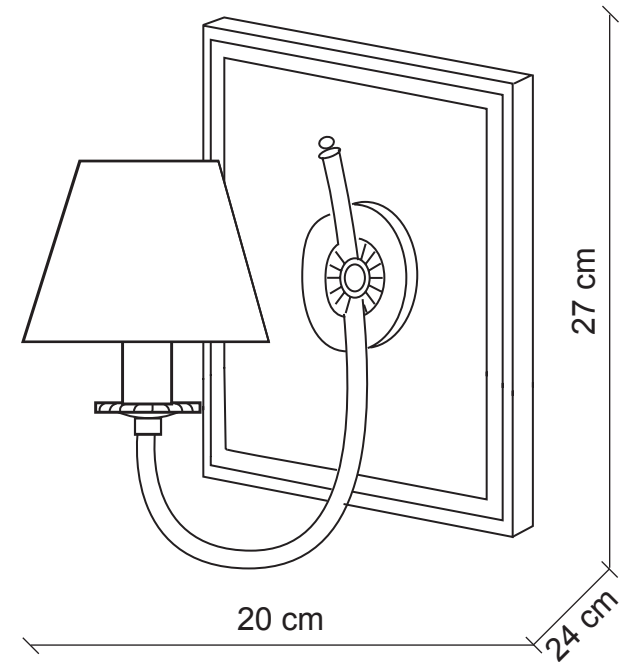

PATRIZIAGARGANTI

Firenze

BAGA 25th Anniversary
LOVELY LIGHT

art. 659

1 light Wall lamp

Finish: Antiqued brass, wood panel

Lampshades: Pleated silk

Ø 15x9
H. 10

1x
60W E14
not supplied

m³ 0,08
Kg 1,7