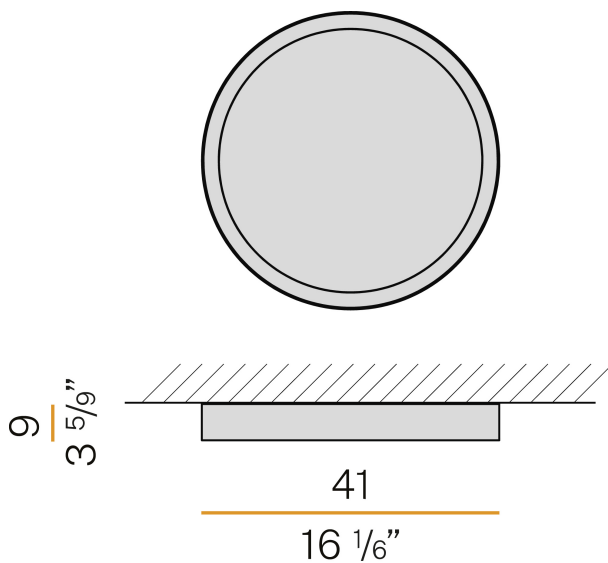

PANZERI

Planet Ring

220-240V AC ON-OFF
P08301.040.0401

● white

Data sheet

CODE	P08301.040.0401
SYSTEM POWER CONSUMPTION	28W
EFFICACY	78.54lm/W
LIGHT SOURCE	LED
LIGHT SOURCE LIFETIME	L80 (B20) 80.000h
COLOUR TEMPERATURE	3000K Ra>90
LIGHT DISTRIBUTION	diffused
POWER SUPPLY	220-240V AC
FREQUENCY	50/60Hz
ELECTRICAL CONFIGURATION	ON-OFF
DRIVER	integrated included
NOMINAL LUMINOUS FLUX	3321lm
LUMEN OUTPUT	2199lm
EFFICIENCY	66.2%
WEIGHT	3,85 Kg
PROTECTION DEGREE	IP40
COLOUR TOLLERANCES	SDCM 3
GLOW WIRE TEST PERFORMANCE	850°
PACKING DIMENSIONS	46,0 x 16,0 x 46,0 cm

Ceiling lighting fixture for interiors, with direct light emission.
Pickled sheet metal structure in white polyacrylic paint.
Pickled sheet metal closing frame in polyacrylic paint.
Modelled polycarbonate diffuser with opaline finish.

Technical drawing

Application

Polar diagram