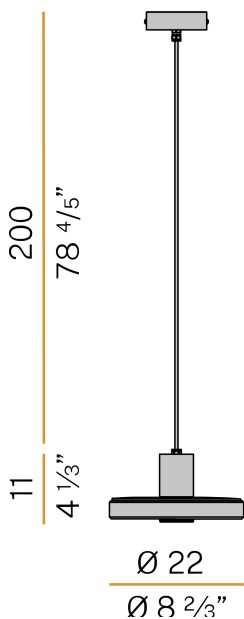

### Data sheet

CODE	EL04834.022.0201
SYSTEM POWER CONSUMPTION	8W
EFFICACY	74.25lm/W
LIGHT SOURCE	LED
LIGHT SOURCE LIFETIME	L80 (B20) 80.000h
COLOUR TEMPERATURE	2700K Ra>80
LIGHT DISTRIBUTION	diffused
POWER SUPPLY	220-240V AC
FREQUENCY	50/60Hz
ELECTRICAL CONFIGURATION	ON-OFF
DRIVER	integrated included
NOMINAL LUMINOUS FLUX	930lm
LUMEN OUTPUT	594lm
EFFICIENCY	63.9%
WEIGHT	3.40 Kg
PROTECTION DEGREE	IP65
COLOUR TOLLERANCES	SDCM 3
SHOCK RESISTANCE RATING	IK06
PACKING DIMENSIONS	27,0 x 35,0 x 22,0 cm

Suspension lighting fixture for indoor or outdoor spaces, with direct light emission. Turned aluminium structure in corten, mat brass or micaceous grey polyacrylic paint. Transparent silicone gaskets. Screen in partially mat cast glass. Aluminium closing disk in polyacrylic paint. Nickelled brass M12 cable gland. Stainless steel screws. 2m (78,7") long suspension and power cable in neoprene. Power canopy with galvanized sheet metal ceiling bracket and die-cast aluminium covering in corten, mat brass or micaceous grey polyacrylic paint.

### Technical drawing

### Polar diagram