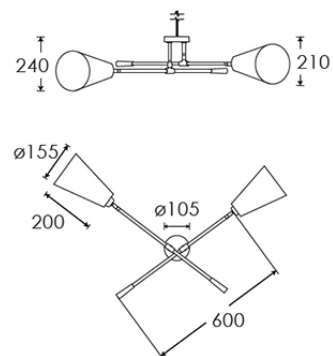

Dimensions in mm and approximate
*This product is adjustable

H&
CO

LIGHT BEYOND DESIGN