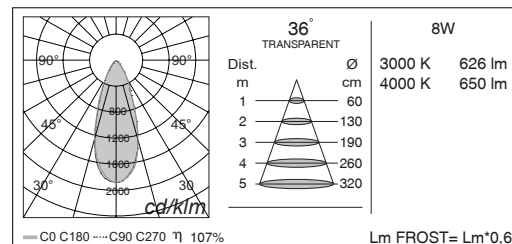

MAIN CODE CODICE BASE	RELEASE EDIZIONE	LIGHT LUCE	WATT WATT	OPTIC OTTICA	CONTROL CONTROLLO	FRAME COLOR COLORE
2602	.1	6 GU10 3000K	M08 MAX 8W (LED)	BB 36° (TRANSPARENT)	1 ON/OFF 220/240VAC	BS WHITE / BIANCO
		7 GU10 4000K		CW 36° FROST	2 DIMMER 230V TRIAC	BT BLACK/ NERO

CODE EXAMPLE : Projector with GU10 LED lamp
3000 K, MAX 8W, 36° transparent optic, ON/OFF
220/240V AC control, white color
2602.16M08BB1BS

ESEMPIO DI CODIFICA : Proiettore con lampada LED
GU10 3000' K, MAX 8W, ottica 36° trasparente,
ON/OFF 220/240V AC, colore bianco
2602.16M08BB1BS

NEXO LUCE (Factory)
Strada Mirabella, 10
46040 Cavriana (MN), ITALY
T +39 0376 771513 F +39 0376 772235
sales@nexoluce.com www.nexoluce.com

Made in Italy

© Nexo Luce, a company incorporated in Italy. The logo and the name are the property of Nexo Luce SRL. The present datasheet and its content in whole or in part are the property of Nexo Luce SRL. All rights reserved. We reserve the right to change details and specifications without prior written notice.