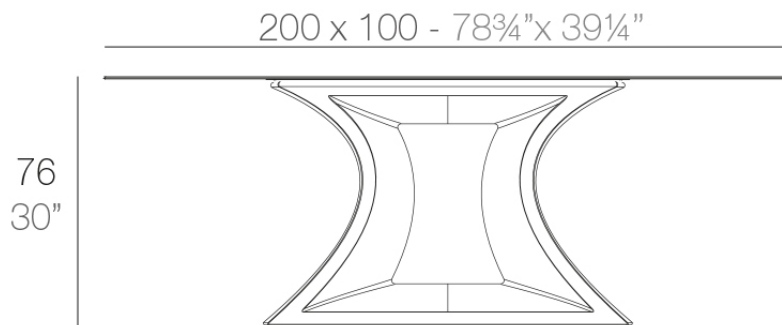

The Alma planter, on the other hand, is inspired by the architecture of the towers of Dubai.

Designed by A-Cero.

Info

Description

Table Made of polyethylene resin by rotational moulding. 100% Recyclable. Item suitable for indoor and outdoor use. Tabletop of HPL, Full White or Glass. Available in different finishes.

Weight: 104.65 Kg

REST Mesa
REST Table

Finishes

finishes

BASIC

Ref. 53010

purjai red

white