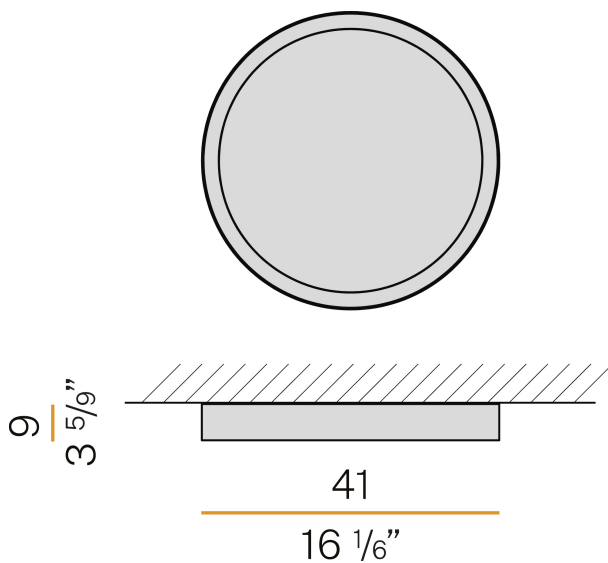

PANZERI

Planet Ring

220-240V AC dimmable (DALI/Push DIM)

P08301.040.0402

● white

Data sheet

CODE	P08301.040.0402
SYSTEM POWER CONSUMPTION	28W
EFFICACY	78.54lm/W
LIGHT SOURCE	LED
LIGHT SOURCE LIFETIME	L80 (B20) 80.000h
COLOUR TEMPERATURE	3000K Ra>90
LIGHT DISTRIBUTION	diffused
POWER SUPPLY	220-240V AC
FREQUENCY	50/60Hz
ELECTRICAL CONFIGURATION	dimmable (DALI/Push DIM)
DRIVER	integrated included
NOMINAL LUMINOUS FLUX	332lm
LUMEN OUTPUT	2199lm
EFFICIENCY	66.2%
WEIGHT	3,85 Kg
PROTECTION DEGREE	IP40
COLOUR TOLLERANCES	SDCM 3
GLOW WIRE TEST PERFORMANCE	850°
PACKING DIMENSIONS	46,0 x 16,0 x 46,0 cm

Ceiling lighting fixture for interiors, with direct light emission.
Pickled sheet metal structure in white polyacrylic paint.
Pickled sheet metal closing frame in polyacrylic paint.
Modelled polycarbonate diffuser with opaline finish.

Technical drawing

Application

Polar diagram