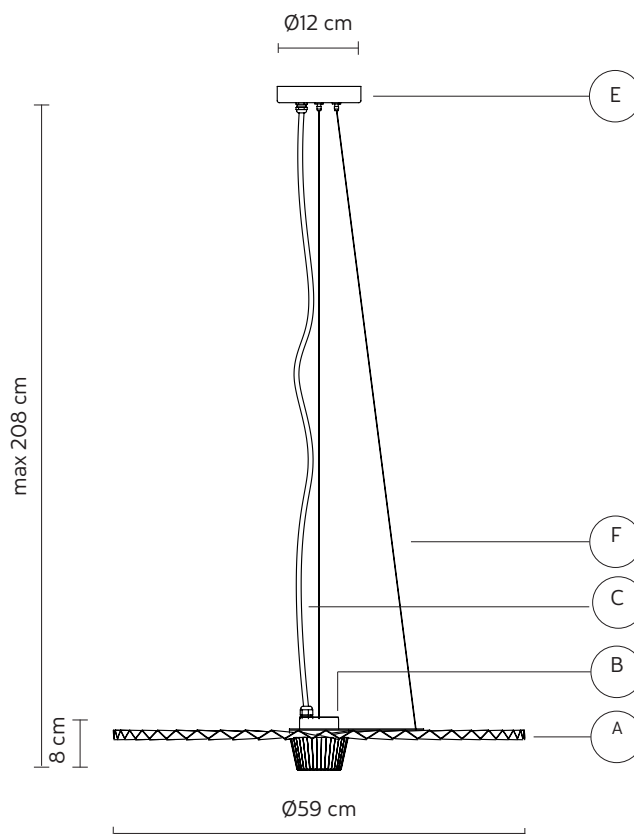

CEILING CUP "E"

material metal
colour matt black

ELECTRICAL CABLE "C"

colour black

SUSPENSION CABLE "F"

material steel

ELECTRICAL SYSTEM

source LED 13W dimmable
1200 lumen **2700K**
CRI ≥ 80 class A+

PACKAGING

n° cartons 1
net weight/kg 2,2
gross weight/kg 3,9
packaging/cm 67x73x18,5

LIGHT EMISSION

unidirectional

 direct
 filtered
 indirect
 absence

COMPLIANT WITH

IEC 60598-1:2014
EN 60598-1:2015

degree of protection IP65
LED equipped