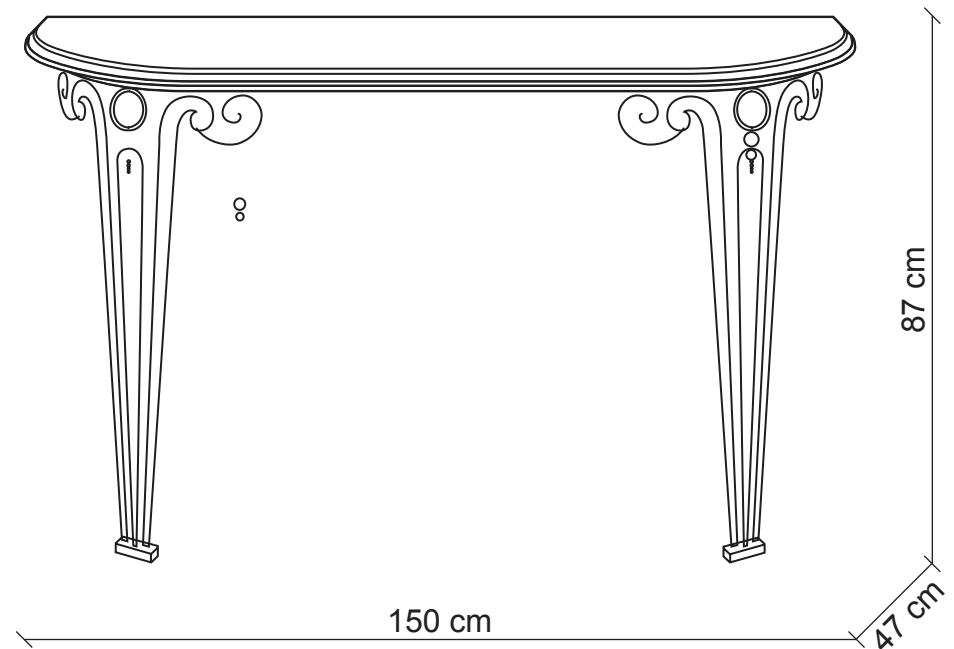

PATRIZIAGARGANTI

Firenze

BAGA XXI Century
LOVELY LIGHT

art. 2017

Consolle

Finish: Silver leaf with protected nickel details

Top: Antiqued black wood

m³ 0,57
Kg 35,8