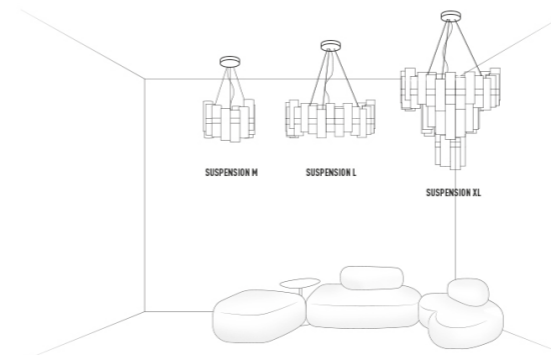

LA LOLLO design by Lorenza Bozzoli

Compendium page 102

PRODUCT	SIZE	COLOUR	CODE
<p>SUSPENSION XL</p> <p>LED: 130W - 220 Vac / 24Vdc 15.000 Lumen - 2700 Kelvin (warm white) CRI > 90 Dimmable with: PWM, 0-10 or Potentiometer</p> <p>Made of: Lentiflex® / Cristalflex® Goldflex® / Pewterflex®</p> <p>Weight: net Kg 8,0 - gross Kg 15 Package: 87 x 81 x h.47 cm</p> <p>CE IP 20  </p>	 <p>h1: maximum cable length</p>	<p> LACE</p> <p> GRADIENT</p> <p> MACKINTOSH</p> <p> GOLD-FUMÉ</p> <p> PEWTER WHITE</p>	<p>LAL87SOS0004LA000</p> <p>LAL87SOS0004GR000</p> <p>LAL87SOS0004MC000</p> <p>LAL87SOS00040F000</p> <p>LAL87SOS0004PE000</p>
<p>SUSPENSION L</p> <p>LED: 80W - 220 Vac / 24Vdc 9.000 Lumen - 2700 Kelvin (warm white) CRI > 90 Dimmable with: PWM, 0-10 or Potentiometer</p> <p>Made of: Lentiflex® / Cristalflex® Goldflex® / Pewterflex®</p> <p>Weight: net Kg 6,0 - gross Kg 13 Package: 87 x 81 x h.47 cm</p> <p>CE IP 20  </p>	 <p>h1: maximum cable length</p>	<p> LACE</p> <p> GRADIENT</p> <p> MACKINTOSH</p> <p> GOLD-FUMÉ</p> <p> PEWTER WHITE</p>	<p>LAL87SOS0003LA000</p> <p>LAL87SOS0003GR000</p> <p>LAL87SOS0003MC000</p> <p>LAL87SOS00030F000</p> <p>LAL87SOS0003PE000</p>

PRODUCT	SIZE	COLOUR	CODE
<p>SUSPENSION M</p> <p>LED: 40W - 220 Vac / 24Vdc 4.600 Lumen - 2700 Kelvin (warm white) CRI > 90 Dimmable with: PWM, 0-10 or Potentiometer</p> <p>Made of: Lentiflex® / Cristalflex® Goldflex® / Pewterflex®</p> <p>Weight: net Kg 2,8 - gross Kg 5,5 Package: 56 x 56 x h.44 cm</p> <p>CE IP 20  </p>	 <p>h1: maximum cable length</p>	<p> LACE</p> <p> GRADIENT</p> <p> MACKINTOSH</p> <p> GOLD-FUMÉ</p> <p> PEWTER WHITE</p>	<p>LAL87SOS0000LA000</p> <p>LAL87SOS0000GR000</p> <p>LAL87SOS0000MC000</p> <p>LAL87SOS00000F000</p> <p>LAL87SOS0000PE000</p>

LA LOLLO ENTIRE COLLECTION

ENERGY CLASS

This luminaire contains built-in LED lamps.

The lamp cannot be changed in the luminaire.

SLAMP®

LA LOLLO 874/2012