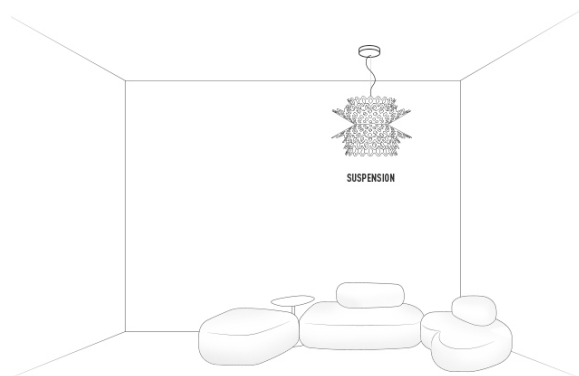

CHARLOTTE FLOOR by Doriana and Massimiliano Fuksas

Compendium page 40

PRODUCT	SIZE	COLOUR	CODE
<p>FLOOR</p> <p>LED:</p> <p>26W - 220V - 2.600 Lumen - 2700 Kelvin Triac Dimmable (Trailing Edge min. 20W) CRI > 90</p> <p>Made of: Cristalflex® / Lentiflex® Stainless Steel Base</p> <p>Weight: net Kg 6,0 - gross Kg 11,20</p> <p>Package: A: 35 x 38 x h. 188 cm B: 47,5 x 47,5 x h. 7 cm</p> <p>CE IP 20  </p>		<input type="checkbox"/> WHITE	CHR88PST0000W_000

DESERT ROSE by Doriana and Massimiliano Fuksas

Compendium page 114

PRODUCT	SIZE	COLOUR	CODE
<p>SUSPENSION</p> <p>LED:</p> <p>35W - 220V - 3.500 Lumen 2700 Kelvin (warm white) - CRI 90 Triac Dimmable (Trailing Edge min. 20W)</p> <p>Made of: Cristlaflex® or Goldflex® and Lentiflex®</p> <p>Weight: net Kg 2,2 - gross Kg 6</p> <p>Package: 80 x 80 x h25cm</p> <p>CE IP 20  </p>	 <p>h1: maximum cable length</p>	<input type="checkbox"/> WHITE <input checked="" type="checkbox"/> GOLD	DES88SOS0000W_000 DES88SOS00000_000

DESERT ROSE ENTIRE COLLECTION

ENERGY CLASS

This luminaire contains built-in LED lamps.

The lamp cannot be changed in the luminaire.

SLAMP: CHARLOTTE FLOOR

874/2012

LED 

This luminaire contains built-in LED lamps.

The lamp can be changed in the luminaire.

SLAMP: DESERT ROSE

874/2012

LED 