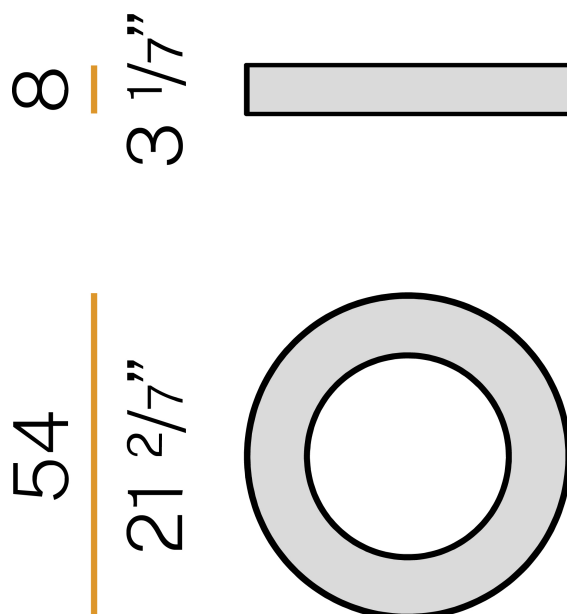

PANZERI

Silver Ring

220-240V AC dimmable (DALI/Push DIM)

P08201.050.0402

● white

Data sheet

CODE	P08201.050.0402
SYSTEM POWER CONSUMPTION	25W
EFFICACY	72.36lm/W
LIGHT SOURCE	LED
COLOUR TEMPERATURE	3000K Ra>90
LIGHT DISTRIBUTION	diffused
POWER SUPPLY	220-240V AC
FREQUENCY	50/60Hz
ELECTRICAL CONFIGURATION	dimmable (DALI/Push DIM)
DRIVER	integrated included
NOMINAL LUMINOUS FLUX	3100lm
LUMEN OUTPUT	1809lm
EFFICIENCY	58.4%
WEIGHT	4.90 Kg
PROTECTION DEGREE	IP40
COLOUR TOLLERANCES	SDCM 3
GLOW WIRE TEST PERFORMANCE	850°
PACKING DIMENSIONS	58,0 x 14,0 x 58,0 cm

Ceiling or wall lighting fixture for interiors, with direct light emission.
Pickled sheet metal ceiling/wall bracket in polyacrylic paint.
Pickled sheet metal structure in polyacrylic paint.
Aluminium dissipation plates.
Pickled sheet metal covers in white, black or bronze polyacrylic paint, or with gold leaf coating.
Modelled polycarbonate diffuser with opaline finish.

Technical drawing

Application

Polar diagram