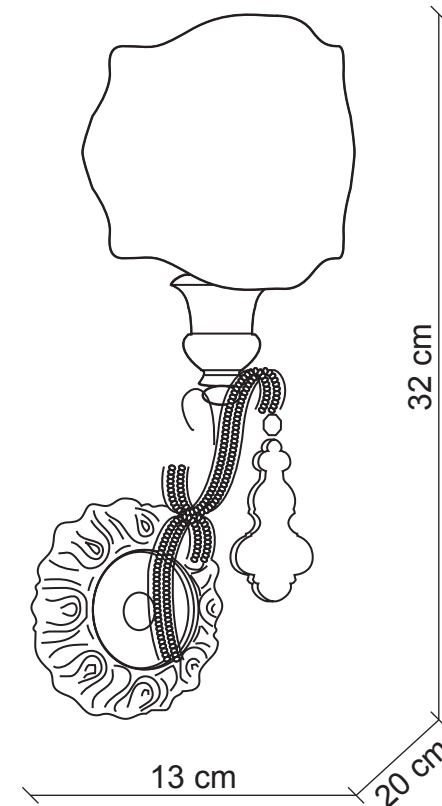

PATRIZIAGARGANTI

Firenze

BAGA Contemporary
LOVELY LIGHT

art. 2212

1 light Wall lamp

Finish: Nickel

Lampshades: Newspaper paper
half-shade

Accessories: Clear methacrilate and
crystals

Ø 12x8
H. 11

Ø 13
H. 13

1x
40W E14
not supplied

m³ 0,08
Kg 1,1