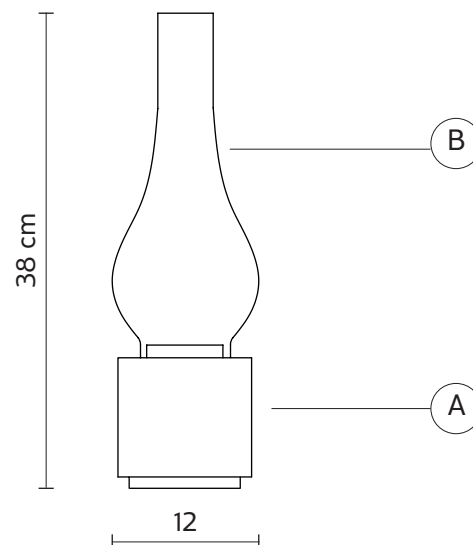

SHADE "B"

material	glass	
colour	transparent	

ELECTRICAL CABLE

material	PVC	
colour	transparent	

ELECTRICAL SYSTEM

socket	E27
source	max 1x 52w
energy class	from E to A++

PACKAGING

nr. of collis	1
net weight/kg	1,9
gross weight/kg	2,2
packaging/cm	21x21x20(A) - 24x24x39(B)

EMISSION OF LIGHT

one-directional

CERTIFICATION

IEC	60598-1:2014
report reference	60598-1:2015

IP rate	IP20
bulb	optional

code **700P**
decorative bulb
E27 - 25w - ≤ 60 lumen
class E

these items are special, decorative bulbs not for illumination purposes