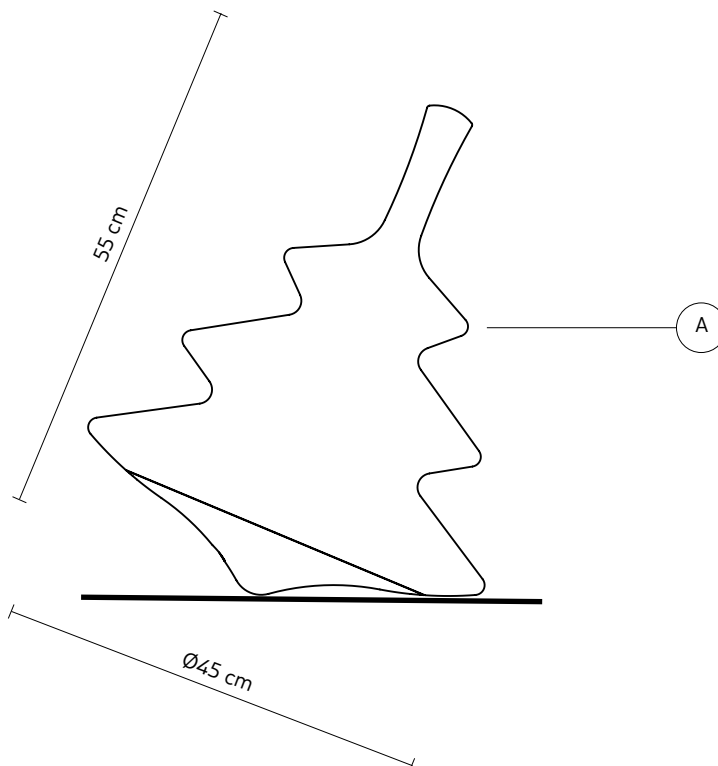

PIRLA floor lamp

Stefano Bizzarri & Claudio Cinti design

year 2020

DATA SHEET - HP215GB INT

LAMP "A"

material resin
colour matt white

ELECTRICAL CABLE

colour black

ELECTRICAL SYSTEM

socket E27
source 3 x max 28W
energy class from E to A+

PACKAGING

n° cartons 1
net weight/kg 13,6
gross weight/kg 15,6
packaging/cm 50x50x70

LIGHT EMISSION

unidirectional

COMPLIANT WITH

IEC 60598-1:2014
EN 60598-1:2015