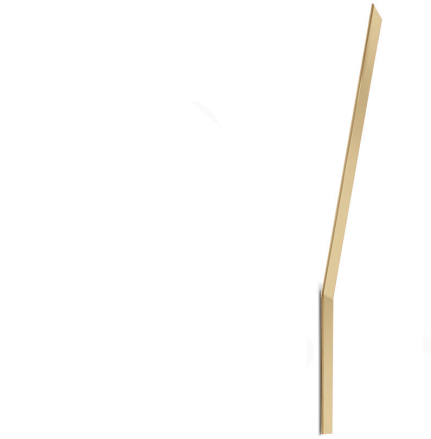

PANZERI

Ypsilon

220-240V AC ON-OFF
X07219.000.0401

 mat brass

Data sheet

CODE	X07219.000.0401
SYSTEM POWER CONSUMPTION	13W
EFFICACY	80.46lm/W
LIGHT SOURCE	LED
COLOUR TEMPERATURE	3000K Ra>90
LIGHT DISTRIBUTION	diffused
POWER SUPPLY	220-240V AC
FREQUENCY	50/60Hz
ELECTRICAL CONFIGURATION	ON-OFF
DRIVER	integrated included
NOMINAL LUMINOUS FLUX	1366lm
LUMEN OUTPUT	1046lm
EFFICIENCY	76.6%
WEIGHT	0,59 Kg
PROTECTION DEGREE	IP20
COLOUR TOLLERANCES	SDCM 3
PACKING DIMENSIONS	10,0 x 83,0 x 5,0 cm

Technical drawing

Lighting fixture for wall semi-built-in installation for interiors, with indirect light emission.

Pickled sheet metal bracket in white, black, bronze or mat brass polyacrylic paint, or in polished stainless steel.

Brass structure in white, black, bronze or mat brass polyacrylic paint, or with galvanic chrome plating.

Extruded polycarbonate diffuser with opaline finish.

Recessed housing for masonry in galvanized sheet metal.