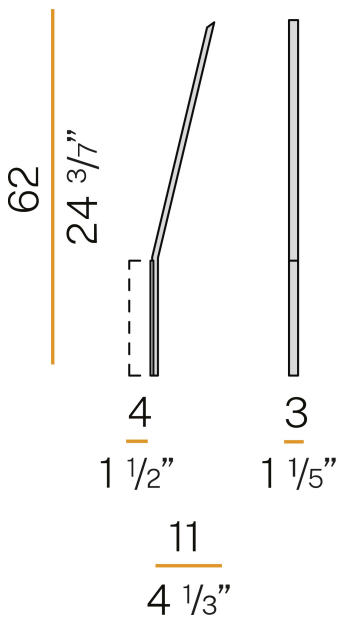

PANZERI

Ypsilon

220-240V AC ON-OFF
X07219.000.0401

 mat brass

Data sheet

CODE	X07219.000.0401
SYSTEM POWER CONSUMPTION	13W
EFFICACY	80.46lm/W
LIGHT SOURCE	LED
COLOUR TEMPERATURE	3000K Ra>90
LIGHT DISTRIBUTION	diffused
POWER SUPPLY	220-240V AC
FREQUENCY	50/60Hz
ELECTRICAL CONFIGURATION	ON-OFF
DRIVER	integrated included
NOMINAL LUMINOUS FLUX	1366lm
LUMEN OUTPUT	1046lm
EFFICIENCY	76.6%
WEIGHT	0,59 Kg
PROTECTION DEGREE	IP20
COLOUR TOLLERANCES	SDCM 3
PACKING DIMENSIONS	10,0 x 83,0 x 5,0 cm

Technical drawing

Lighting fixture for wall semi-built-in installation for interiors, with indirect light emission.

Pickled sheet metal bracket in white, black, bronze or mat brass polyacrylic paint, or in polished stainless steel.

Application

Polar diagram