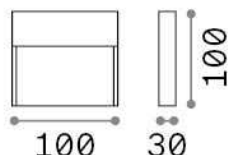

## Outdoor - Wall lamps

<b>Ean</b>	8021696328621
<b>Item</b>	DEDRA AP BIG COFFEE
<b>Installation</b>	Wall lamps
<b>Guarantee</b>	5 years
<b>Gross weight</b>	0.25 kg
<b>Volume</b>	0.000675 m <sup>3</sup>

## Source info

<b>Integrated source</b>	Integrated LED module
<b>Replaceable source</b>	Replaceable (by qualified operators only)
<b>Power</b>	LED 1,5 W
<b>Emission</b>	Direct Asymmetrical
<b>Max consumption</b>	max 1,50 W
<b>Features LED</b>	LED SMD
<b>CCT LED</b>	3000 K
<b>Duration LED (t. 25°C)</b>	20000 h
<b>CRI</b>	> 80
<b>Light beam flux</b>	160 lm
<b>Useful light flux</b>	50 lm
<b>Photobiological risk</b>	EXEMPT
<b>Bulb included</b>	1 - E14 OLIVA 4W 3000K CRI80 SATIN